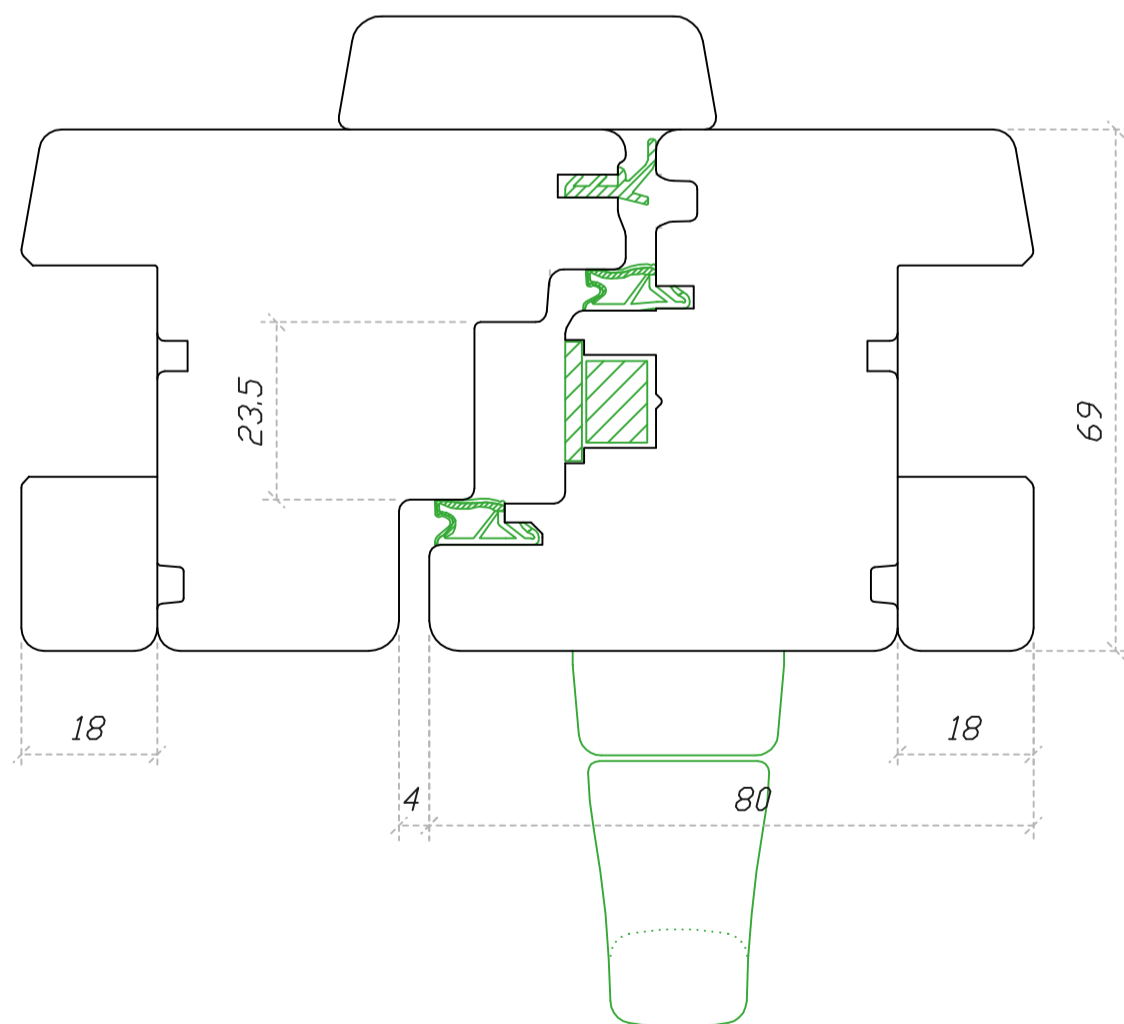

escala 1:1
unitats: mm

BRAIPONT

FINESTRA MODEL
ECOWIN 69

escala 1:1
unitats: mm

BRAIPONT

FINESTRA MODEL
ECOWIN 69