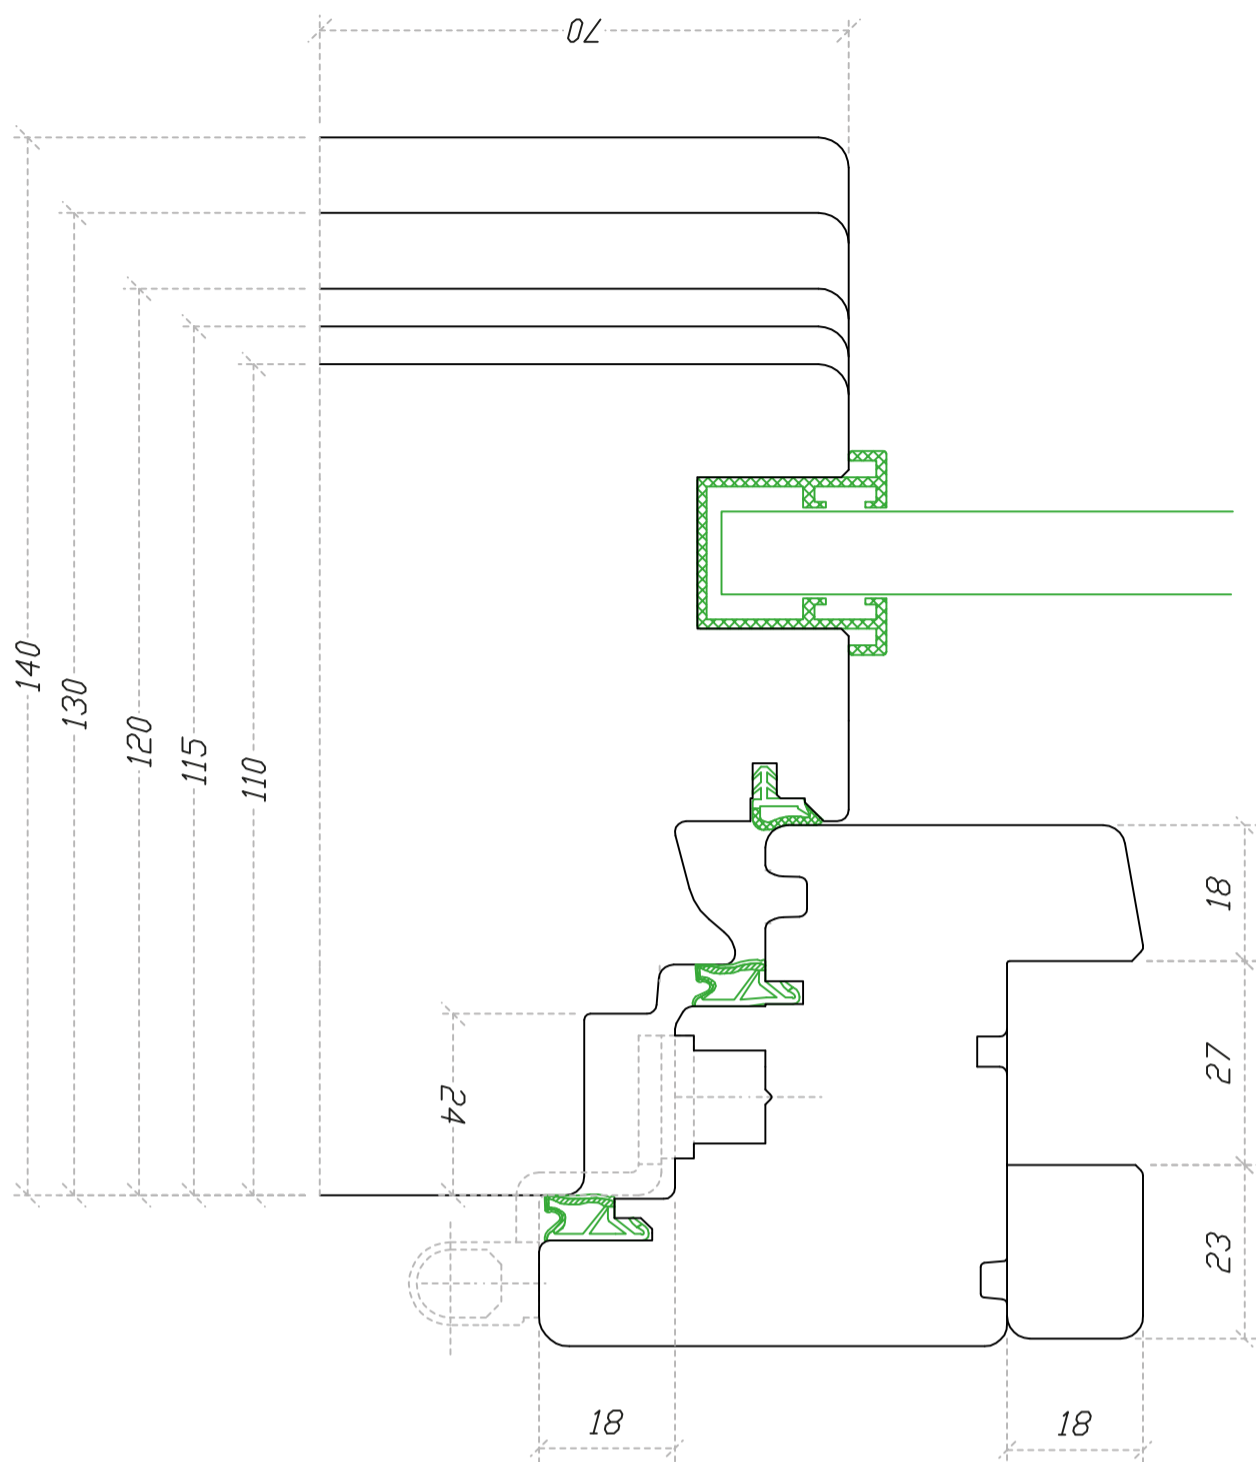

escala 1:1
unitats: mm

BRAIPONT

FINESTRA MODEL
ECOWIN 69

escala 1:1
unitats: mm

BRAIPONT

FINESTRA MODEL
ECOWIN 69